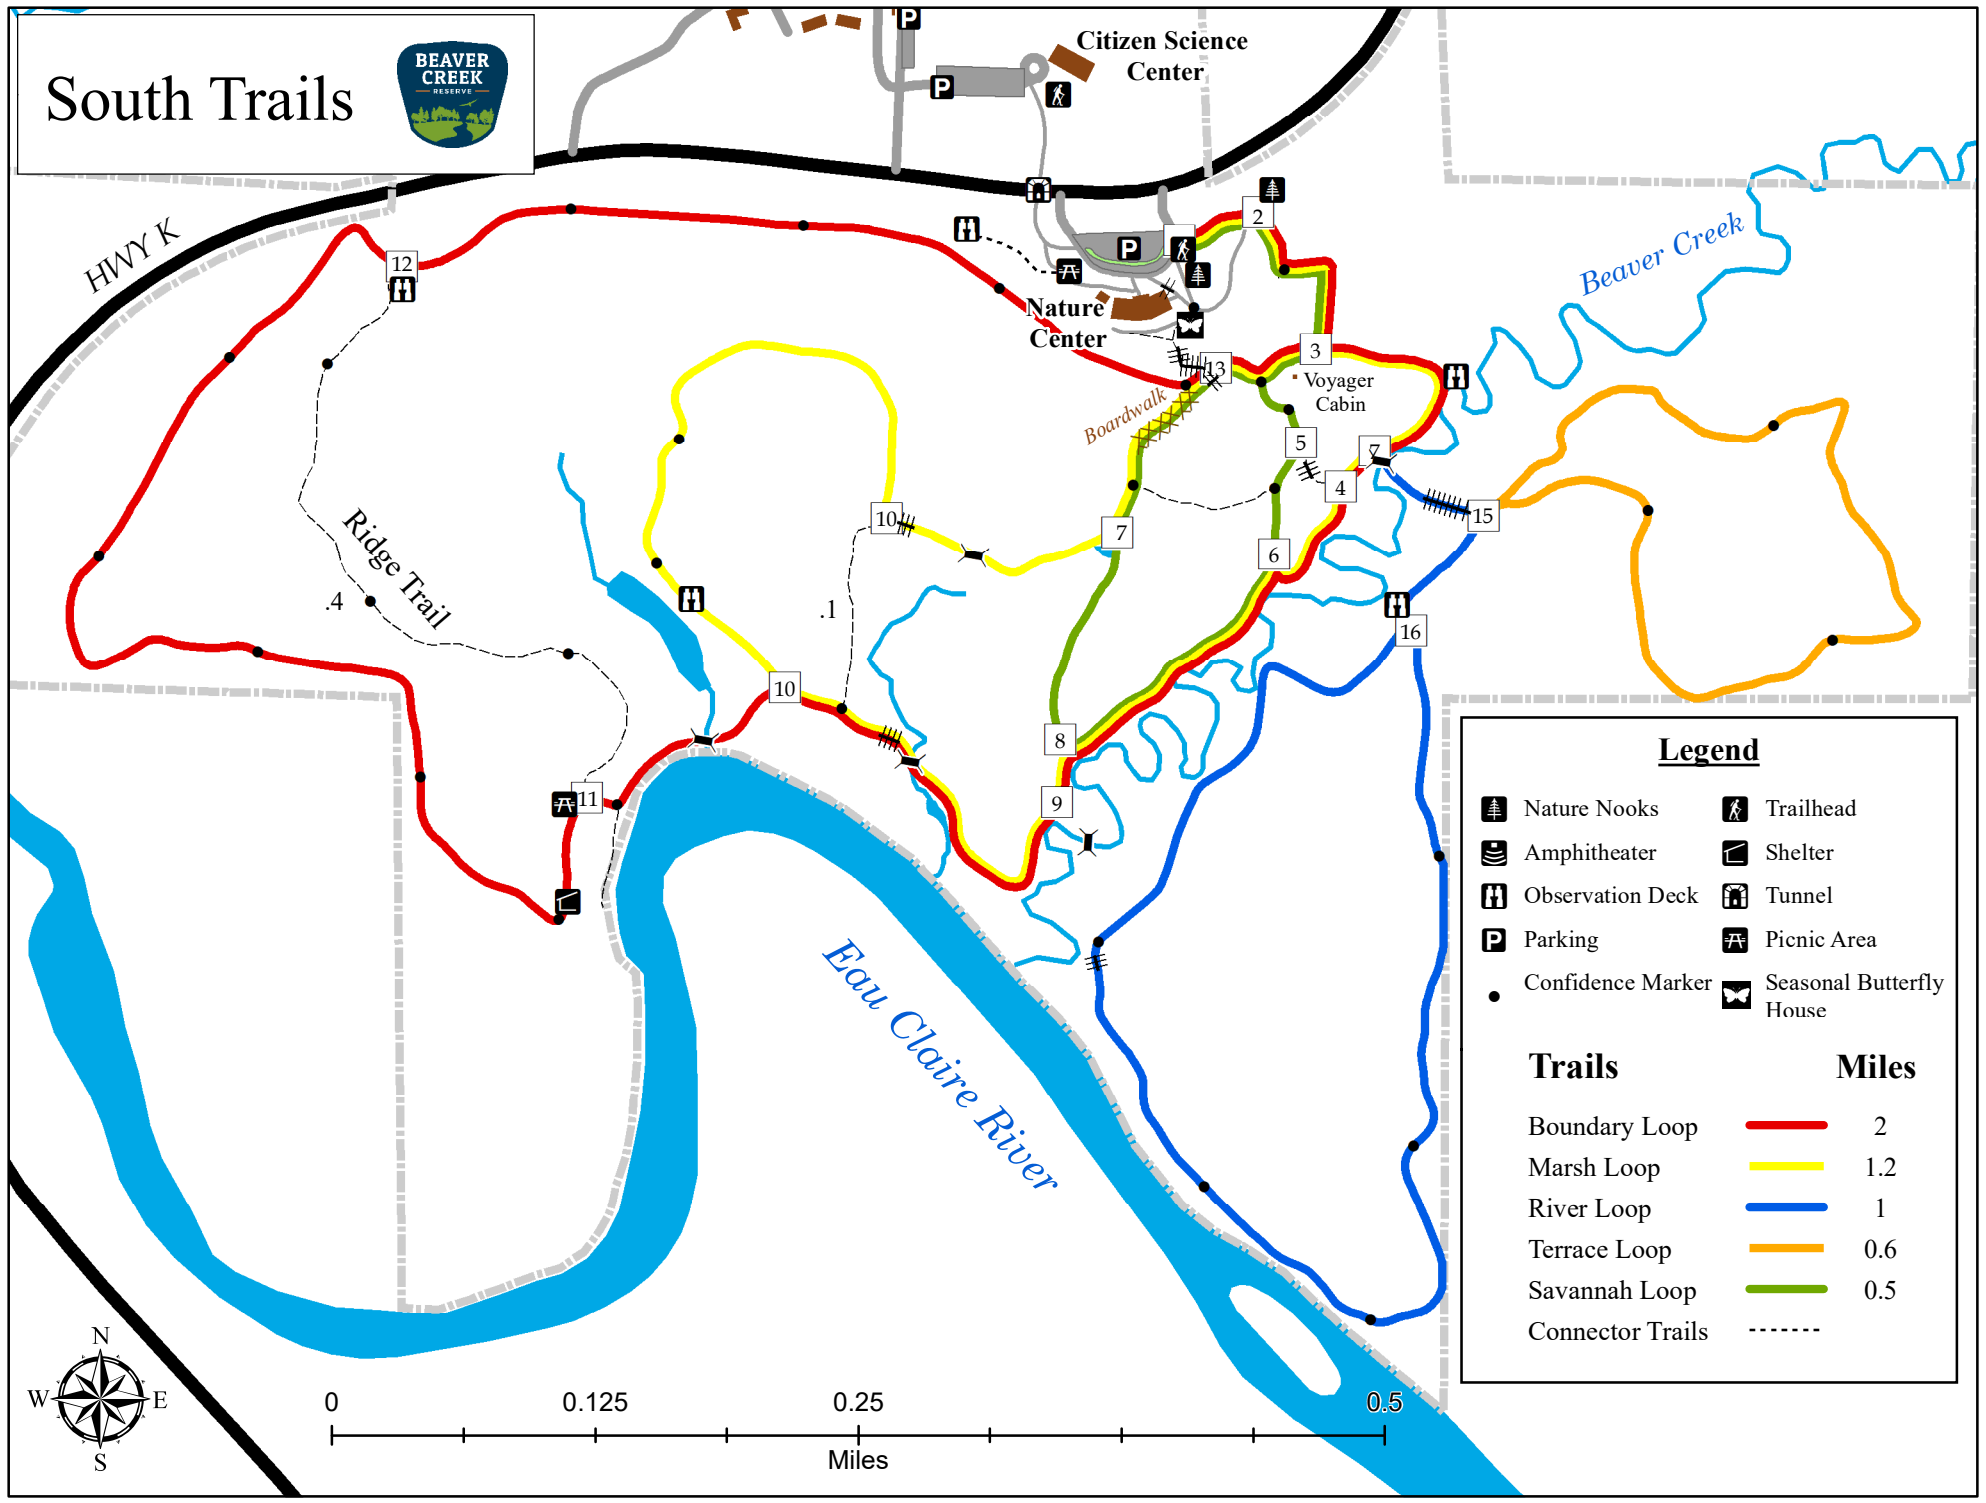

# South Trails

## Legend

- |  |                   |  |                          |
|--|-------------------|--|--------------------------|
|  | Nature Nooks      |  | Trailhead                |
|  | Amphitheater      |  | Shelter                  |
|  | Observation Deck  |  | Tunnel                   |
|  | Parking           |  | Picnic Area              |
|  | Confidence Marker |  | Seasonal Butterfly House |

Trails	Miles
Boundary Loop	2
Marsh Loop	1.2
River Loop	1
Terrace Loop	0.6
Savannah Loop	0.5
Connector Trails	-----