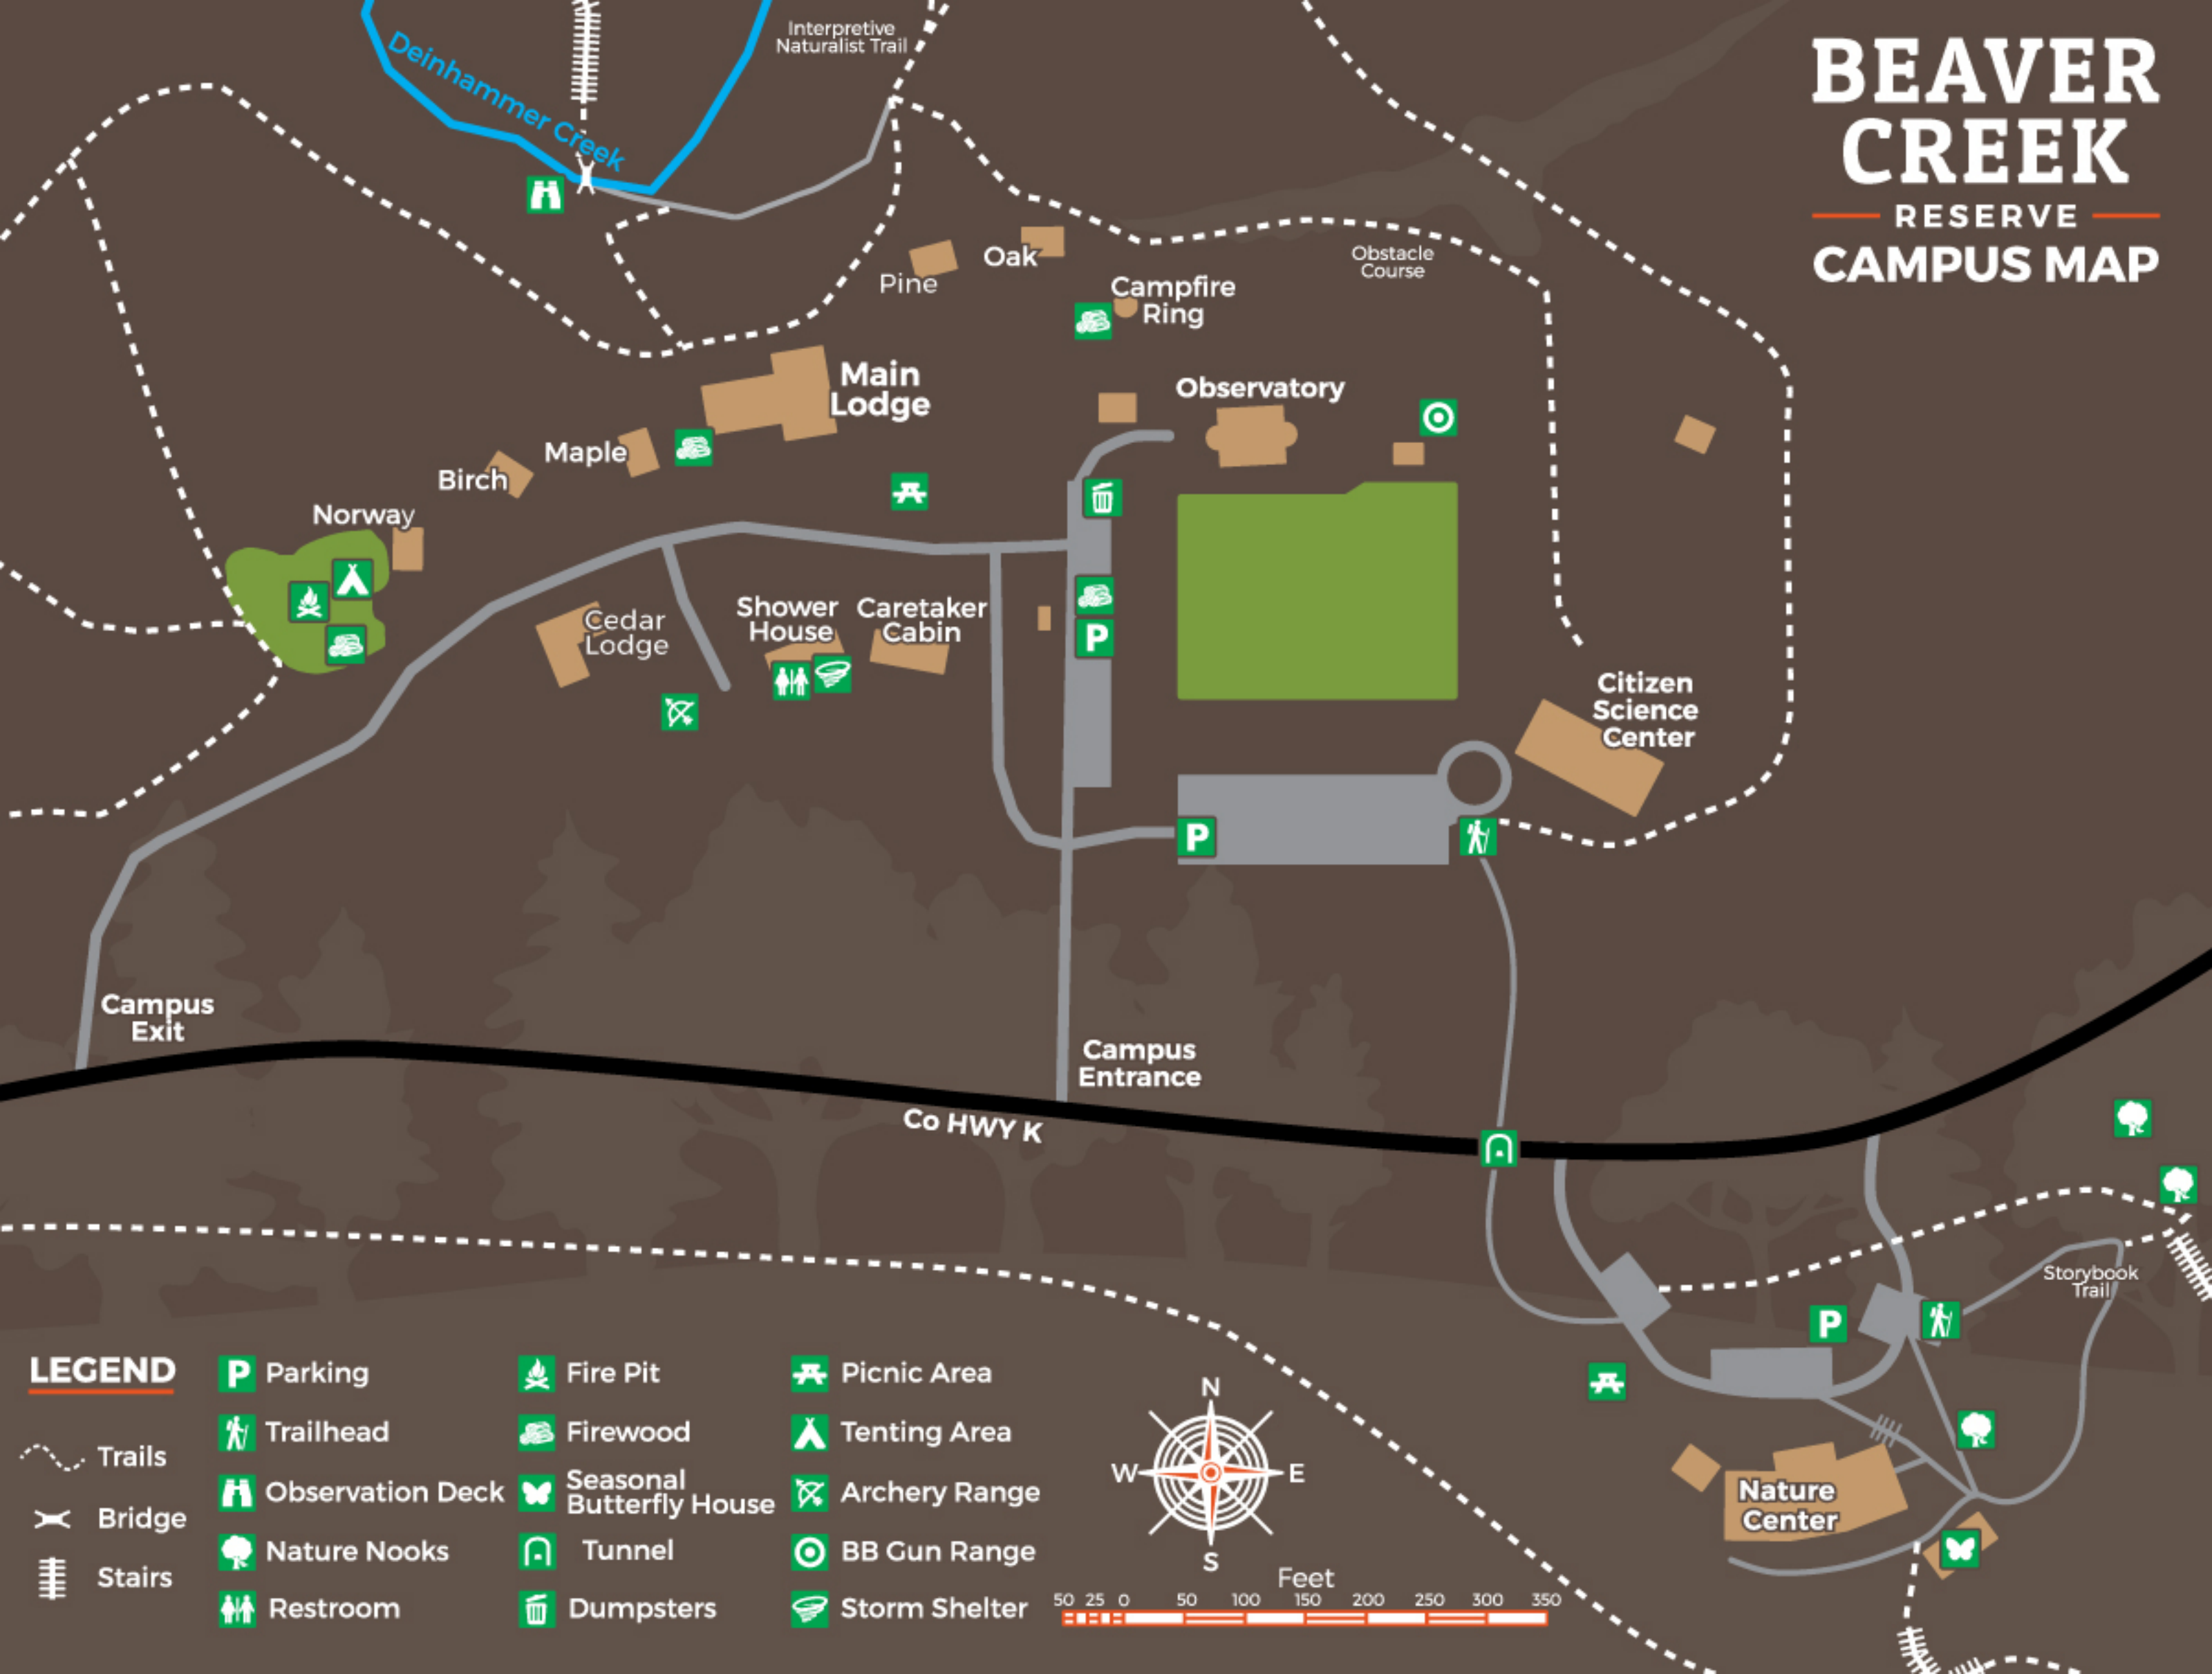

BEAVER CREEK

RESERVE

CAMPUS MAP

LEGEND

- | | | | |
|--------|------------------|--------------------------|---------------|
| Trails | Parking | Fire Pit | Picnic Area |
| Bridge | Trailhead | Firewood | Tenting Area |
| Stairs | Observation Deck | Seasonal Butterfly House | Archery Range |
| | Nature Nooks | Tunnel | BB Gun Range |
| | Restroom | Dumpsters | Storm Shelter |