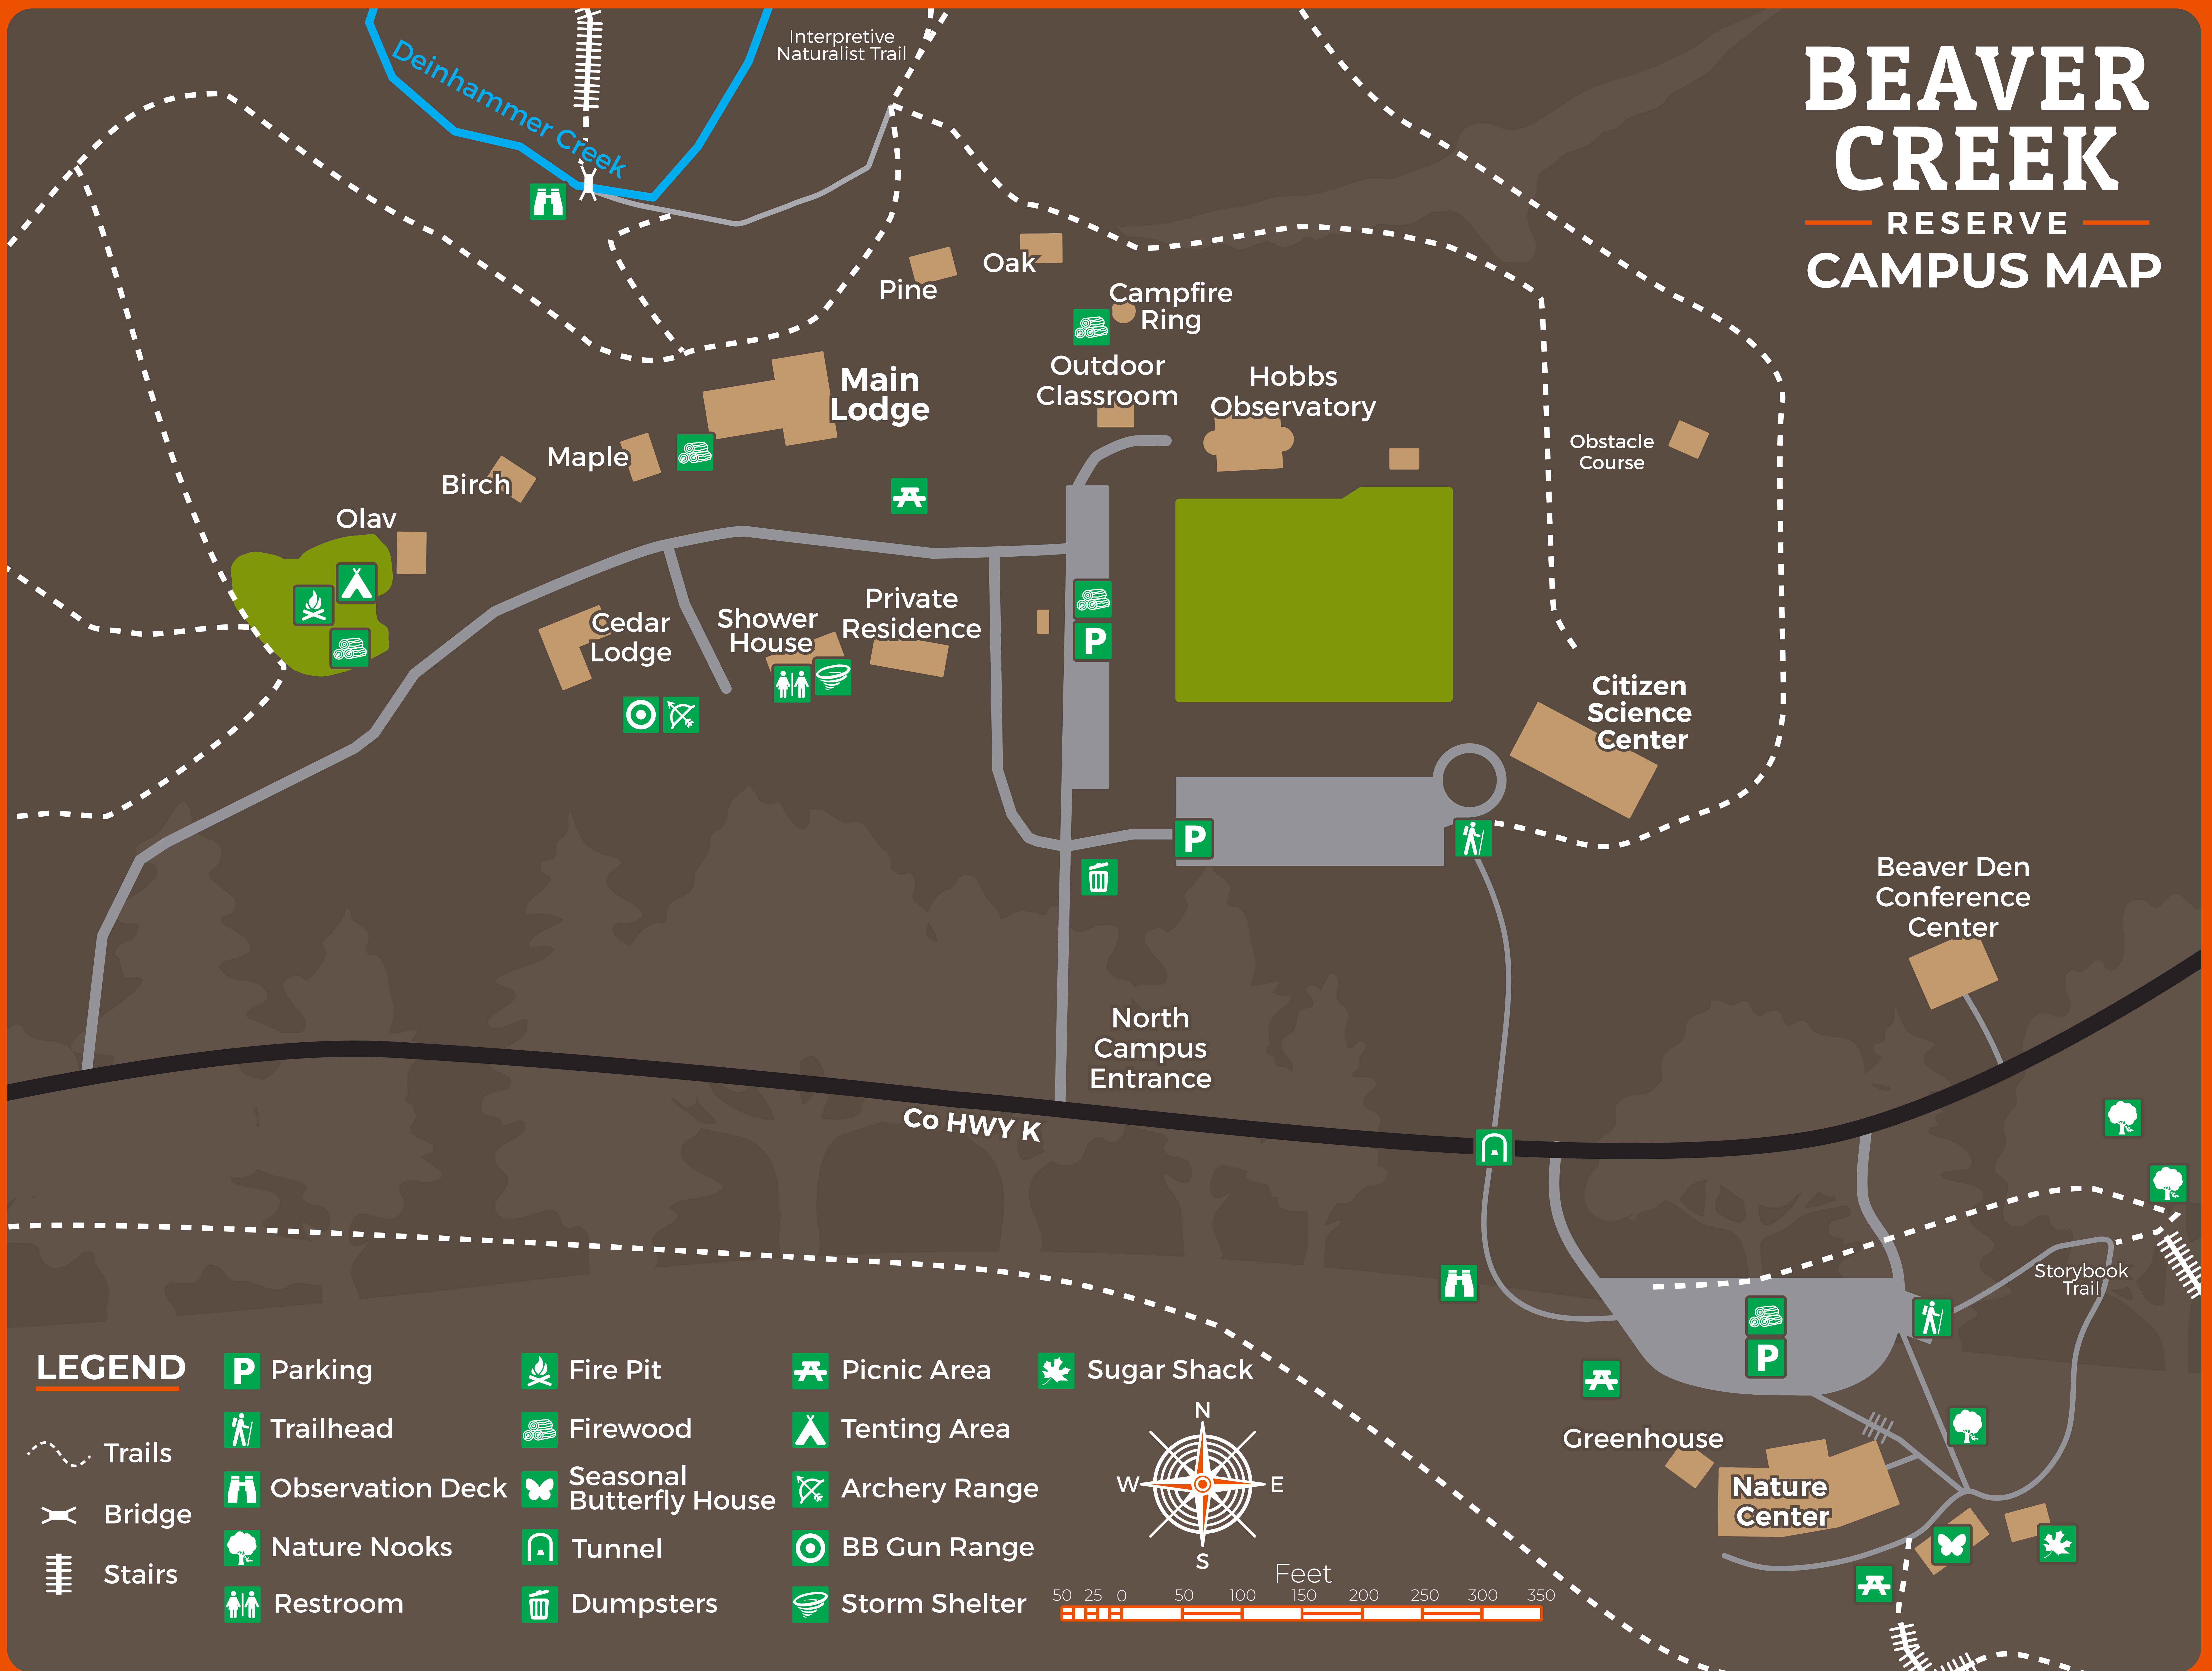

BEAVER CREEK

RESERVE

CAMPUS MAP

LEGEND

- | | | | |
|---------|--------------------------|---------------|-------------|
| Parking | Fire Pit | Picnic Area | Sugar Shack |
| Trails | Trailhead | Tenting Area | |
| Bridge | Observation Deck | Archery Range | |
| Stairs | Seasonal Butterfly House | BB Gun Range | |
| | Nature Nooks | Tunnel | |
| | Restroom | Dumpsters | |
| | | Storm Shelter | |